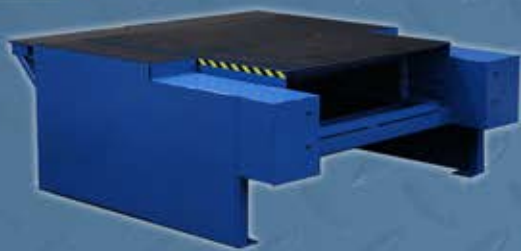

DOCK LEVELLERS